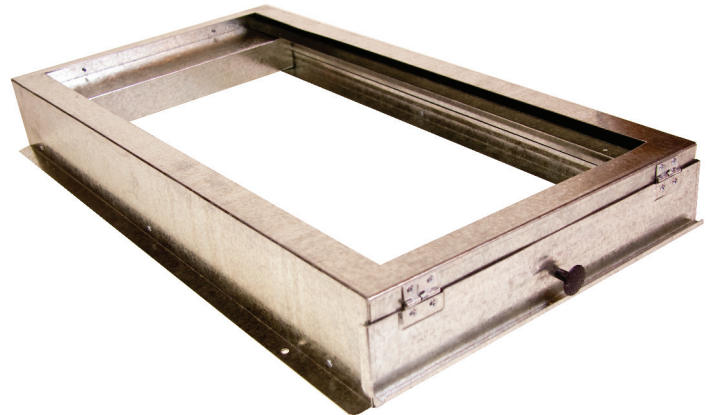

Baseline^{2.0}

Filter Housing

BASELINE TALL

Height 3 3/4"

Handles 1", or 2" filters

BASELINE SHORT

Height 2 3/4"

Handles 1" filters

- Spring-hinged door for easy access
- 22 gauge construction
- Gasketed door ensures tight seal
- Individually boxed
- Accepts standard filters
- Rounded corners for safer handling

SPECIFICATIONS

Baseline Short Gas Furnace

PART #	OUTSIDE DIMENSION			DUCT OPENING		FILTER SIZE
	W	H	L	W	L	
BLG2-1425-2	15 ³ / ₈	2 ³ / ₄	28 ³ / ₈	12 ⁷ / ₈	26 ¹ / ₂	14 x 25
BLG2-1625-2	17 ³ / ₈	2 ³ / ₄	28 ³ / ₈	14 ⁷ / ₈	26 ¹ / ₂	16 x 25
BLG2-2025-2	21 ³ / ₈	2 ³ / ₄	28 ³ / ₈	18 ⁷ / ₈	26 ¹ / ₂	20 x 25
BLG2-2424-2	25 ³ / ₈	2 ³ / ₄	28 ³ / ₈	22 ⁷ / ₈	26 ¹ / ₂	24 x 24

SPECIFICATIONS

Baseline Tall Gas Furnace

PART #	OUTSIDE DIMENSION			DUCT OPENING		FILTER SIZE
	W	H	L	W	L	
BLG2-1425-3	15 ³ / ₈	3 ³ / ₄	28 ³ / ₈	12 ⁷ / ₈	26 ¹ / ₂	14 x 25
BLG2-1625-3	17 ³ / ₈	3 ³ / ₄	28 ³ / ₈	14 ⁷ / ₈	26 ¹ / ₂	16 x 25
BLG2-2025-3	21 ³ / ₈	3 ³ / ₄	28 ³ / ₈	18 ⁷ / ₈	26 ¹ / ₂	20 x 25
BLG2-2424-3	25 ³ / ₈	3 ³ / ₄	28 ³ / ₈	22 ⁷ / ₈	26 ¹ / ₂	24 x 24