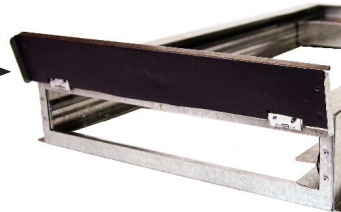

Baseline^{2.0}

Filter Housing

BASELINE TALL

Height 3 3/4"

Handles 1", or 2" filters

BASELINE SHORT

Height 2 3/4"

Handles 1" filters

- Spring-hinged door for easy access
- 22 gauge construction
- Gasketed door ensures tight seal
- Individually boxed
- Accepts standard filters
- Rounded corners for safer handling

SPECIFICATIONS

Baseline Short Gas Furnace

PART #	OUTSIDE DIMENSION			DUCT OPENING		FILTER SIZE
	W	H	L	W	L	
BLG2-1425-2	15 ³ / ₈	2 ³ / ₄	28 ³ / ₈	12 ⁷ / ₈	26 ¹ / ₂	14 x 25
BLG2-1625-2	17 ³ / ₈	2 ³ / ₄	28 ³ / ₈	14 ⁷ / ₈	26 ¹ / ₂	16 x 25
BLG2-2025-2	21 ³ / ₈	2 ³ / ₄	28 ³ / ₈	18 ⁷ / ₈	26 ¹ / ₂	20 x 25
BLG2-2424-2	25 ³ / ₈	2 ³ / ₄	28 ³ / ₈	22 ⁷ / ₈	26 ¹ / ₂	24 x 24

SPECIFICATIONS

Baseline Tall Gas Furnace

PART #	OUTSIDE DIMENSION			DUCT OPENING		FILTER SIZE
	W	H	L	W	L	
BLG2-1425-3	15 ³ / ₈	3 ³ / ₄	28 ³ / ₈	12 ⁷ / ₈	26 ¹ / ₂	14 x 25
BLG2-1625-3	17 ³ / ₈	3 ³ / ₄	28 ³ / ₈	14 ⁷ / ₈	26 ¹ / ₂	16 x 25
BLG2-2025-3	21 ³ / ₈	3 ³ / ₄	28 ³ / ₈	18 ⁷ / ₈	26 ¹ / ₂	20 x 25
BLG2-2424-3	25 ³ / ₈	3 ³ / ₄	28 ³ / ₈	22 ⁷ / ₈	26 ¹ / ₂	24 x 24