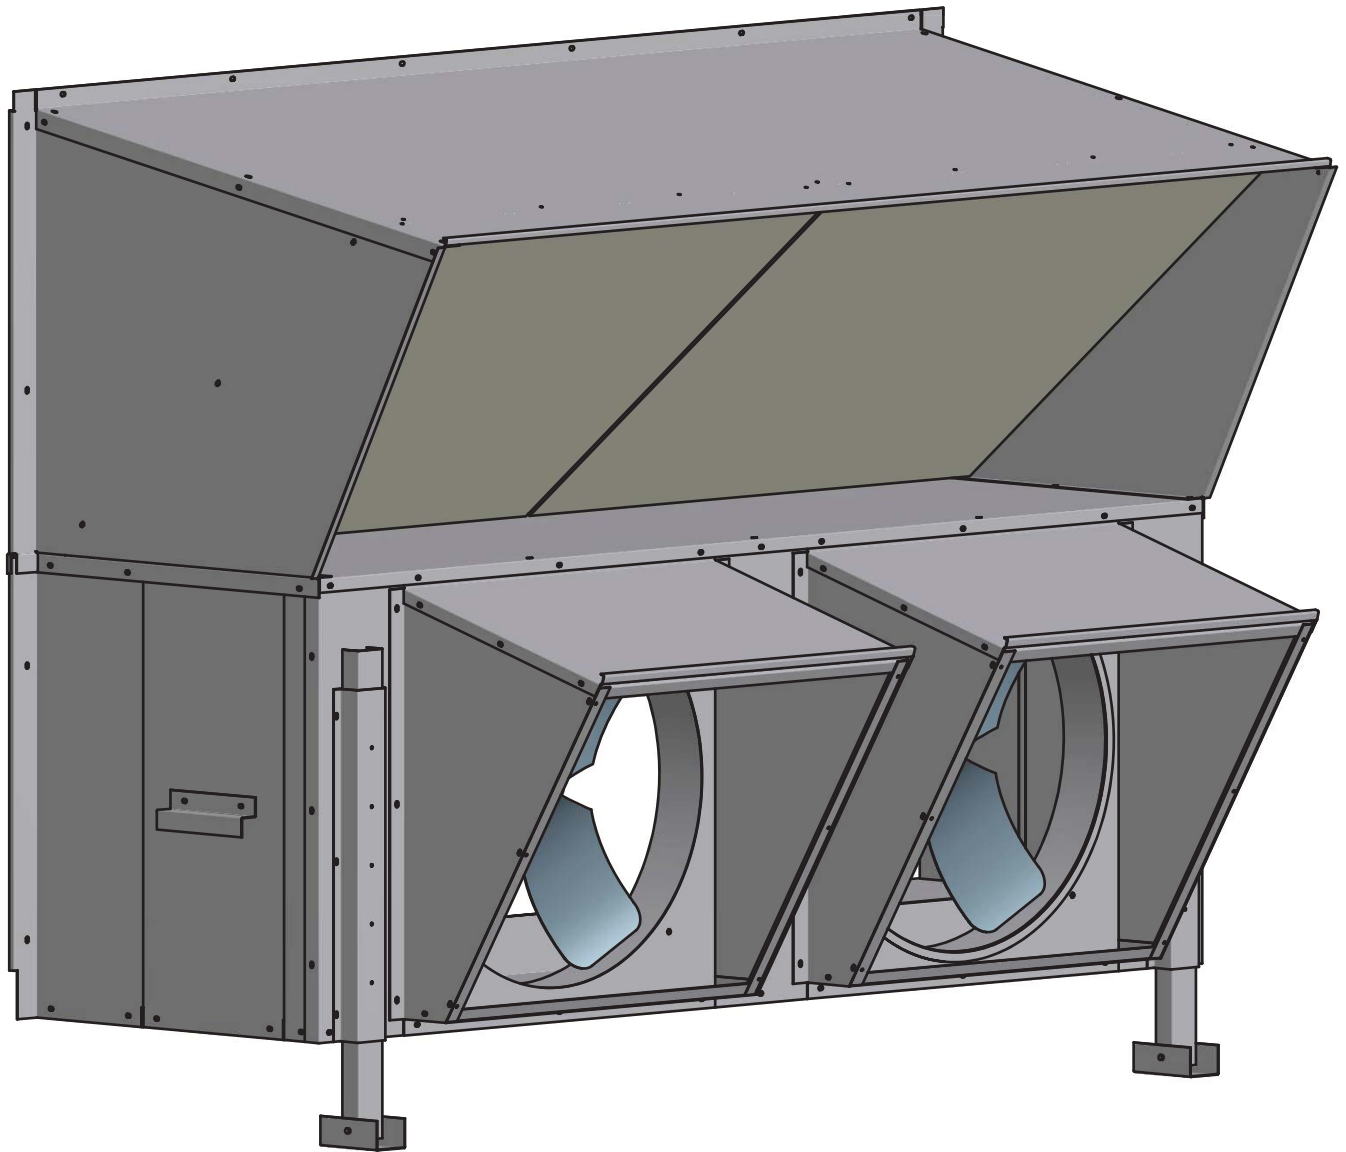

PE180240X POWER EXHAUST

Features

- Propeller type fans
- 208/230V, 460V, 575v models available
- Used in conjunction with DNECONHP150 or DNECONGS180240
- Fans engage when economizer fresh air dampers are 70% open
- Up to 100% relief
- Integrated into downflow economizer hood