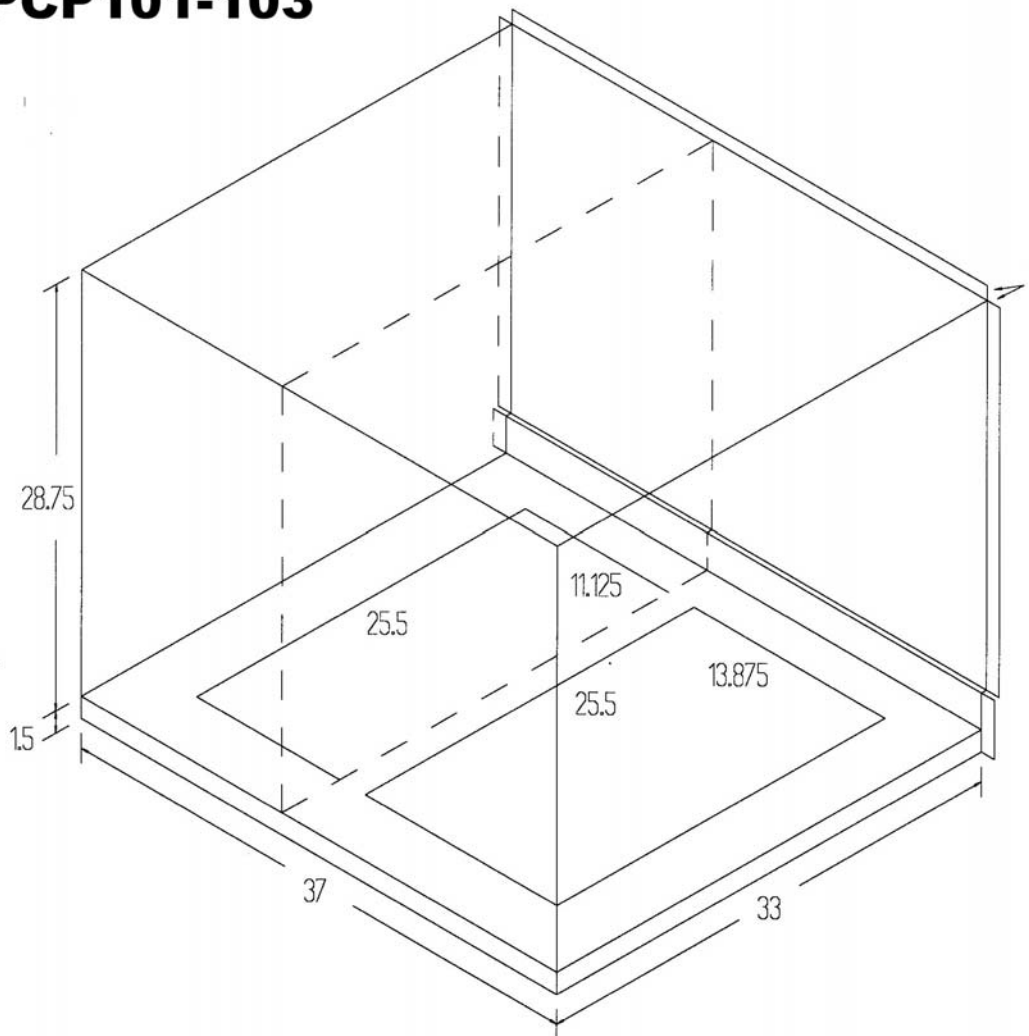

PCP101-103 DOWNFLOW PLENUM FOR GOODMAN/AMANA GPHH13- SEER PACKAGE UNITS

PCP101-103

DOWNFLOW PLENUM

- For use with PCCP101-103
- One size fits all GPHH13- models
- Duct flanges provided for both supply and return
- Internal filter rack holds 20 X 25 1" or 2" filter
- Internally insulated