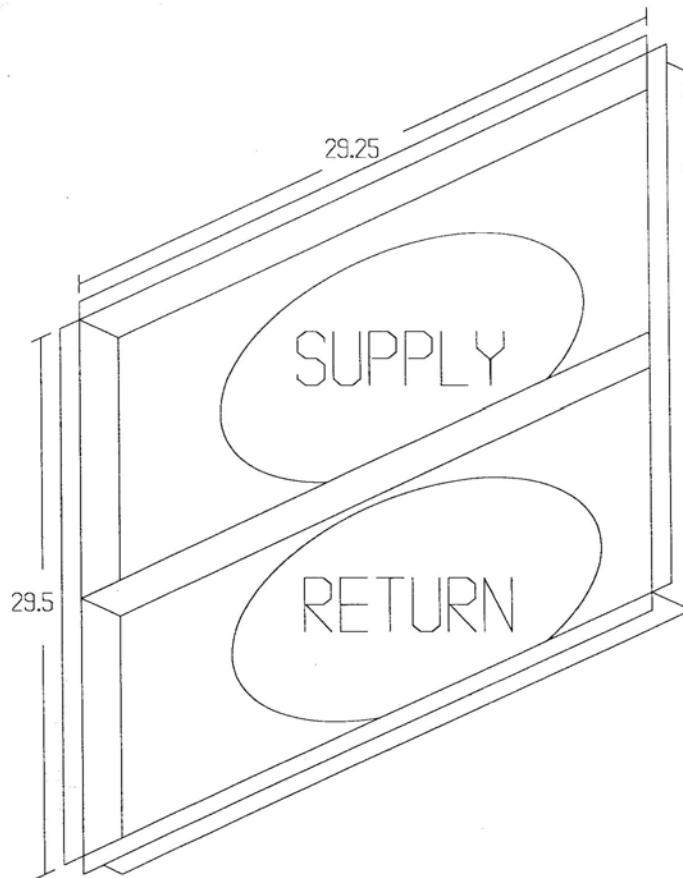

SQRPC101, SQRPC102-103 SQUARE TO ROUND ADAPTERS  
FOR GOODMAN/AMANA GPHH13- SEER PACKAGE UNITS

**SQRPC101-103**

	SQRPC 101	SQRPC 102-103
SUPPLY	16	18
RETURN	16	18

**DOWNFLOW SQUARE TO ROUND ADAPTERS**

- Internally insulated
- For use with PCCP101-103 roof curb