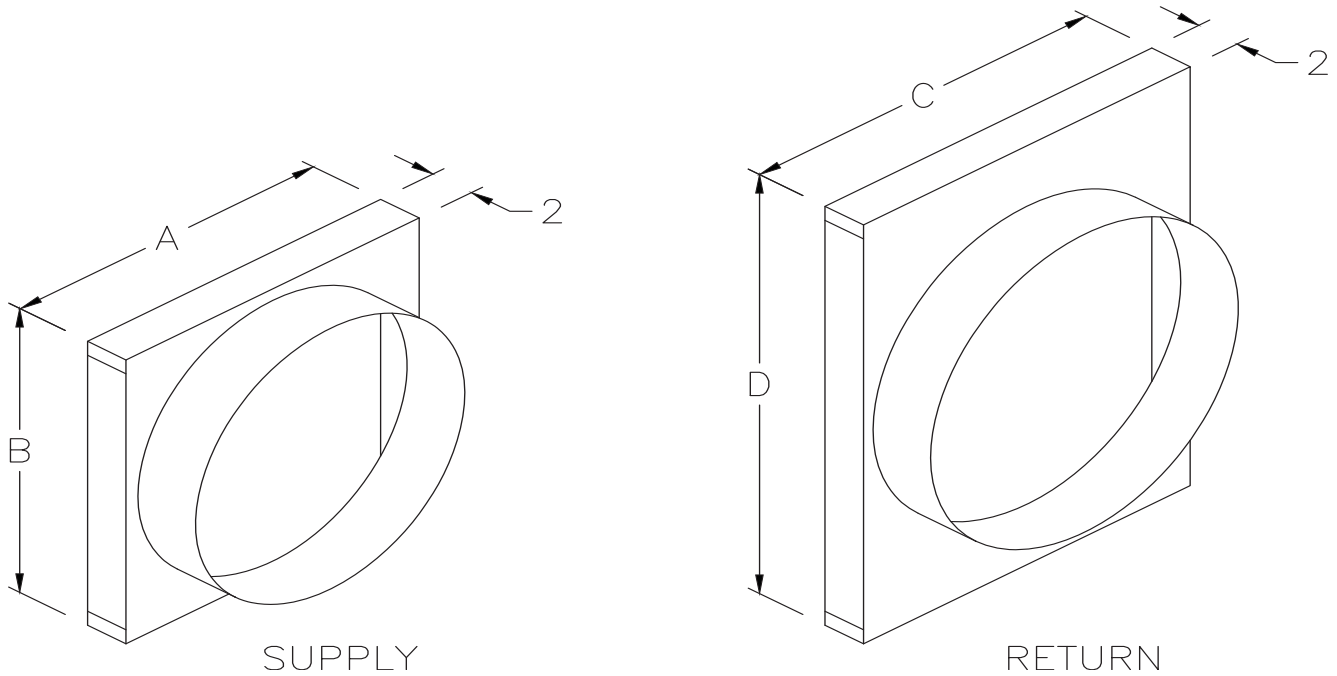

# SQRPCH- HORIZONTAL SQUARE TO ROUND FOR GOODMAN GPX-H MODELS

	SQRPCH101	SQRPCH101-14	SQRPCH102-103	SQRPCH102103-14
A	15.25	15.25	17	17
B	15.25	15.25	17	17
C	17	17	19	19
D	22.5	22.5	24.5	24.5
SUP	ø14	ø14	ø16	ø14
RET	ø16	ø14	ø18	ø14

## Specifications

22 Gauge Steel Construction

Internally Insulated

Kit Contains Supply and Return Transition

Square Adapters Oversized and Flanged For Easy Attachment