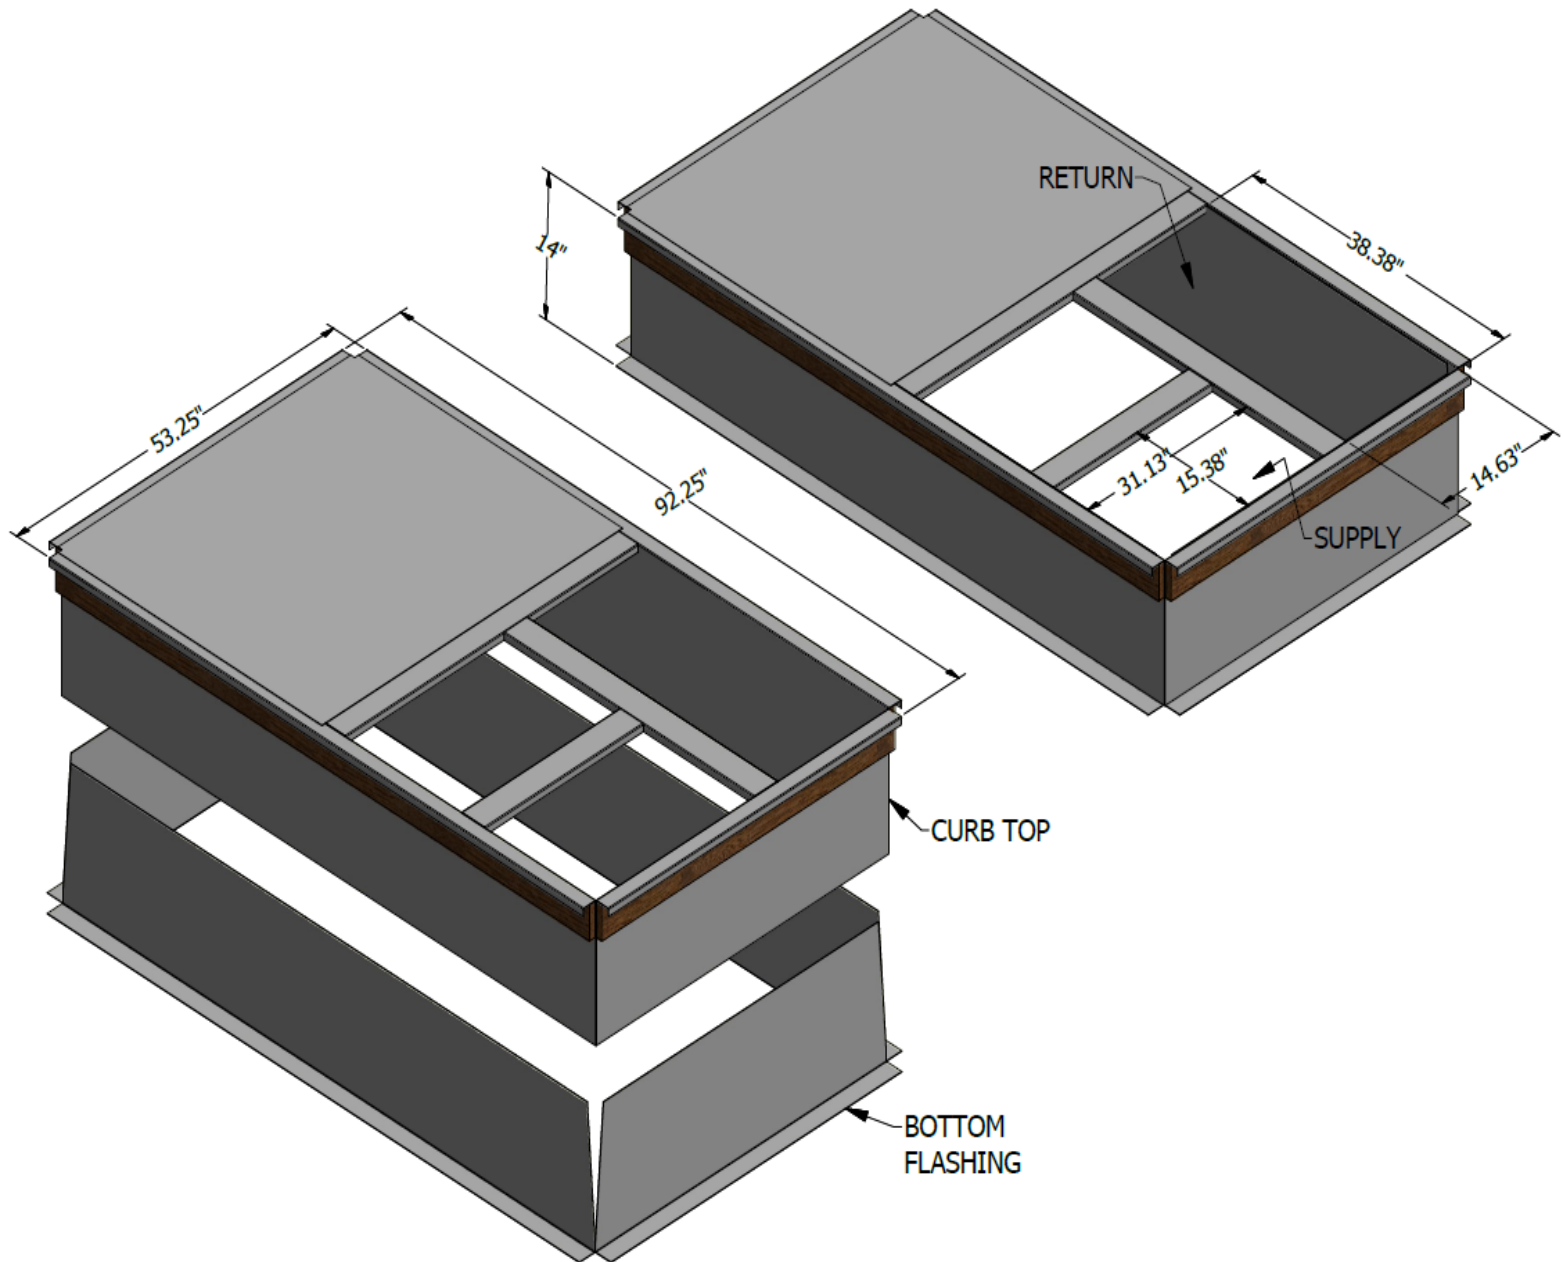

McDaniel Metals

281-987-8400 • 281-987-9494 (fax)
1318 Buschong, Houston, TX 77039
www.mcdanielmetals.com

14FLTADJ90150

14" ADJUSTABLE ROOF
CURB FITS DAIKIN
D*G090-150, D*H090-150,
D*C090-150

Roof curb is shipped in 2 sections, stacked atop one another.
The Bottom Flashing is one piece. The Curb Top is one piece. Each piece is welded together.
Roof curb is adjustable from 0 to 2/12 pitch in any direction.