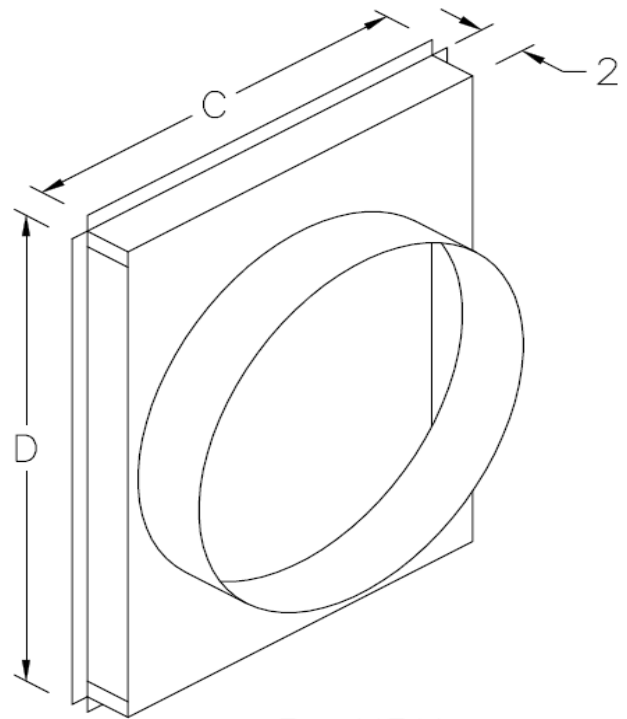

	SQRPCH101	SQRPCH101-14	SQRPCH102-103	SQRPCH102103-14
A	15.25	15.25	17	17
B	15.25	15.25	17	17
C	17	17	19	19
D	22.5	22.5	24.5	24.5
SUP	ø14	ø14	ø16	ø14
RET	ø16	ø16	ø18	ø14

SUPPLY

RETURN

## Specifications

- 24 Gauge galvanized steel construction
- Insulated
- Kit includes Supply and Return Square to Rounds
- Oversized and flanged for easy attachment