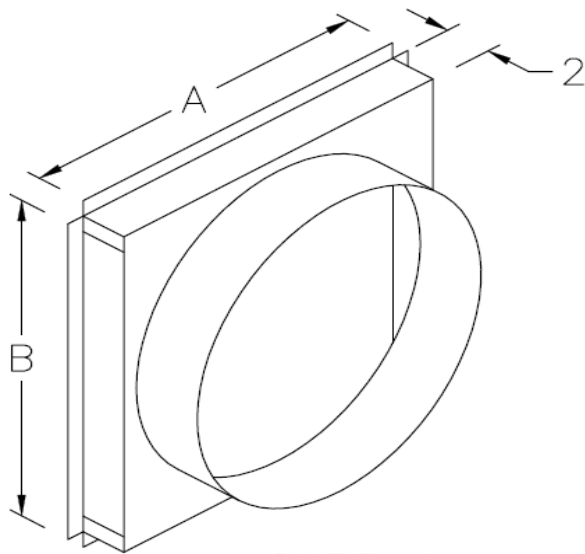

	SQRPCH101	SQRPCH101-14	SQRPCH102-103	SQRPCH102103-14
A	15.25	15.25	17	17
B	15.25	15.25	17	17
C	17	17	19	19
D	22.5	22.5	24.5	24.5
SUP	ø14	ø14	ø16	ø14
RET	ø16	ø16	ø18	ø14

SUPPLY

RETURN

## Specifications

- 24 Gauge galvanized steel construction
- Insulated
- Kit includes Supply and Return Square to Rounds
- Oversized and flanged for easy attachment