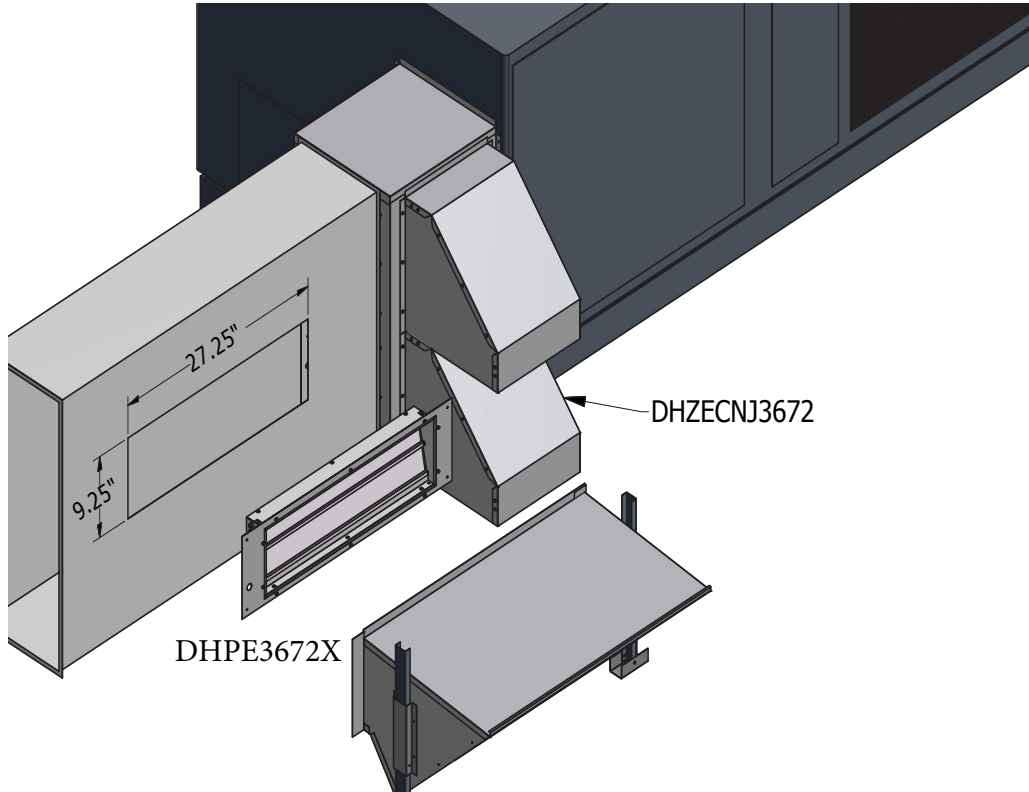

McDaniel Metals

281-987-8400 • 281-987-9494 (fax)
 1318 Buschong, Houston, TX 77039
 www.mcdanielmetals.com

DHPE3672*

HORIZONTAL POWER EXHAUST FITS DAIKIN
 D*G036-072, D*H036-072, D*C036-072,
 DP16G/D60M, DP16C/H60M, AND
 GOODMAN GPH/APH1660M, GPG/
 APG1660M

Model	Voltage	Motor				
		HP	RPM	Type	FLA	Speeds
DPE36722	208/230-1-60	1/3	1625	Direct Drive	2.0	3
DPE36724	460-1-60	1/3	1625	Direct Drive	9	2
DPE36727	575-1-60	1/2	1625	Direct Drive	1	1